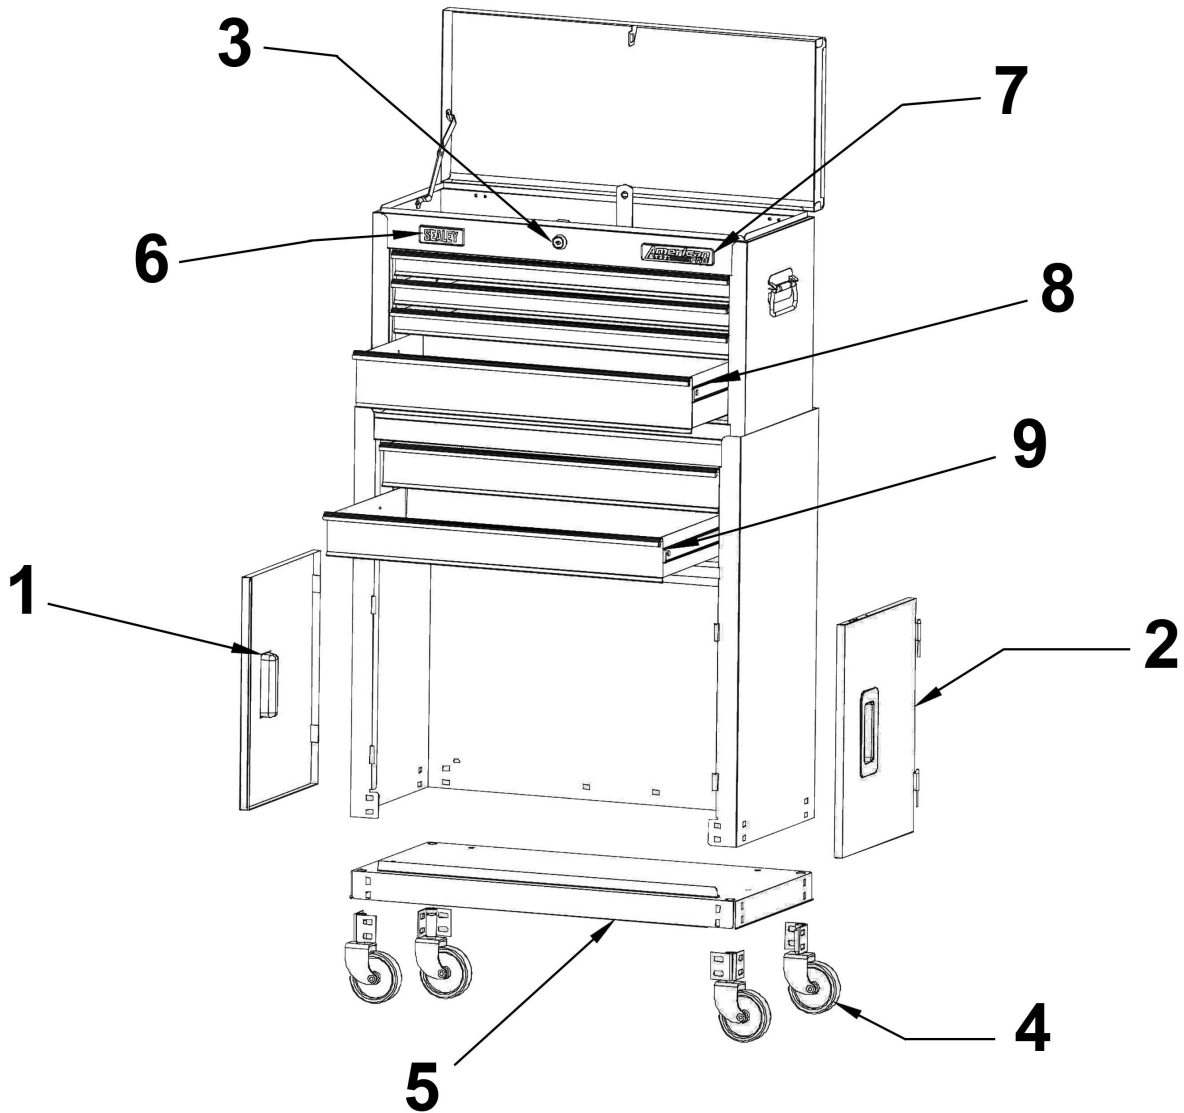

Parts Information:
**6 Drawer Topchest & Rollcab Combination
 with Ball-Bearing Slides**
Model No: AP22 SERIES

Item	Part No.	Description
1	AP-SCTB001200	Door (Left Side)
2	AP-SCCB008000	Door (Right Side)
3	AP-AC04002500	Lock & Key (YT-498)
4	AP-AD03014800	Castor Ø75mm
5	AP-SCTA002200	Bottom Panel

Item	Part No.	Description
6	AP-BADGE2	Sealey badge (new) 70x25
7	AP-BADGE3	American pro badge (new) 115.4x25
8	AP-AJ02004900	Ball Bearing Slide (2027-230 L=230mm)
9	AP-AJ02005000	Ball Bearing Slide (2027-260 L=260mm)